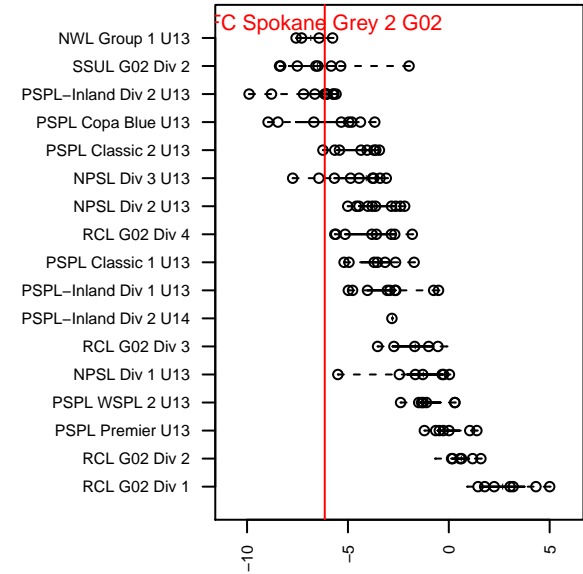

**attack and defense rating
relative to others at age
and all opponents in last 13 months**